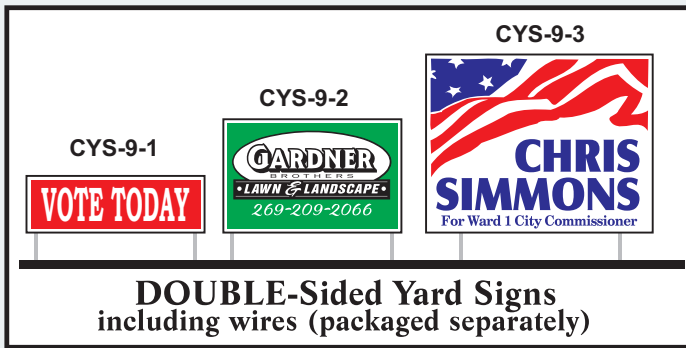

# Double Sided Business & Political Yard Signs

Screen printed on .022 Outdoor water-resistant board. This paper is permeated with a waxlike substance which gives it great resistance to rain and bad weather. This is the sign for local politicians running for office. Three different sizes to choose from. Wire is included in the price. We will score the sign and glue the sides together. They ship ready to slip over the wire. No Bleeds, print must remain 1/2 in. from edge.

# Plastic Corrugated Yard Signs

No Set-ups or Screen Charges, with furnished art.

You've seen them, they are everywhere lately...

Screen printed on your choice of white opaque or yellow 3/16 inch thick plastic corrugated plastic, totally impervious to the weather. This sign is an unbelievable business builder. Excellent for builders, contractors, special events. Each sign comes with a zinc plated 1/8 inch rod "H" wire, which easily fits up into the flutes of the sign, for a tight fit. At 24 x 18 inches, it is easily seen from the road, if you keep your message bold & simple. No bleeds, print must remain 1/2 inch from edge.